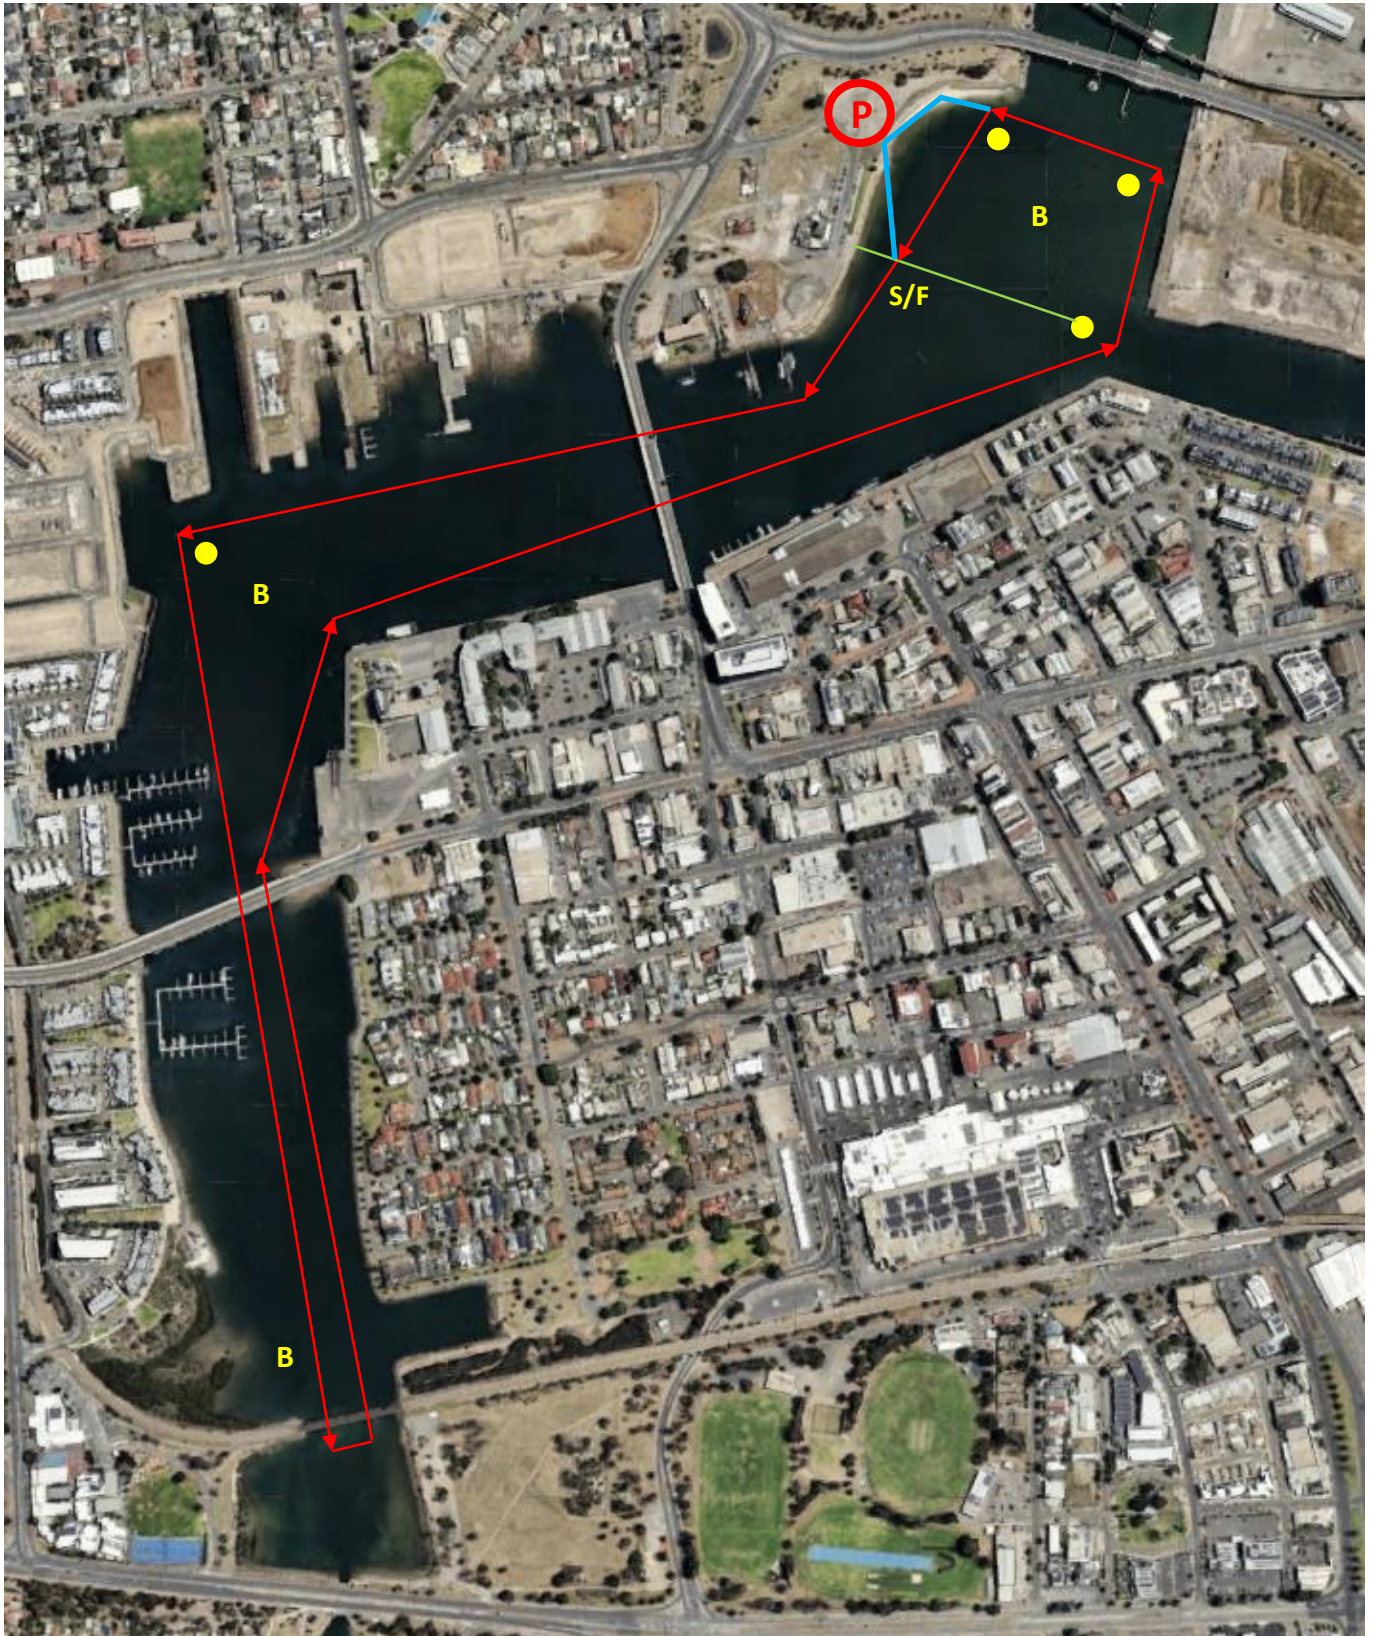

Paddle SA – Brother Howard Memorial Race

Course Description:

- The Start/Finish line is represented by "S/F".
- The paddling course is shown by the red lines with the arrows showing the direction of travel.
- The portage route is represented by the blue line.
- The turning buoys are represented by the yellow circles.
- The locations of safety/umpire boats are represented by "B".
- Each full lap is 4km.